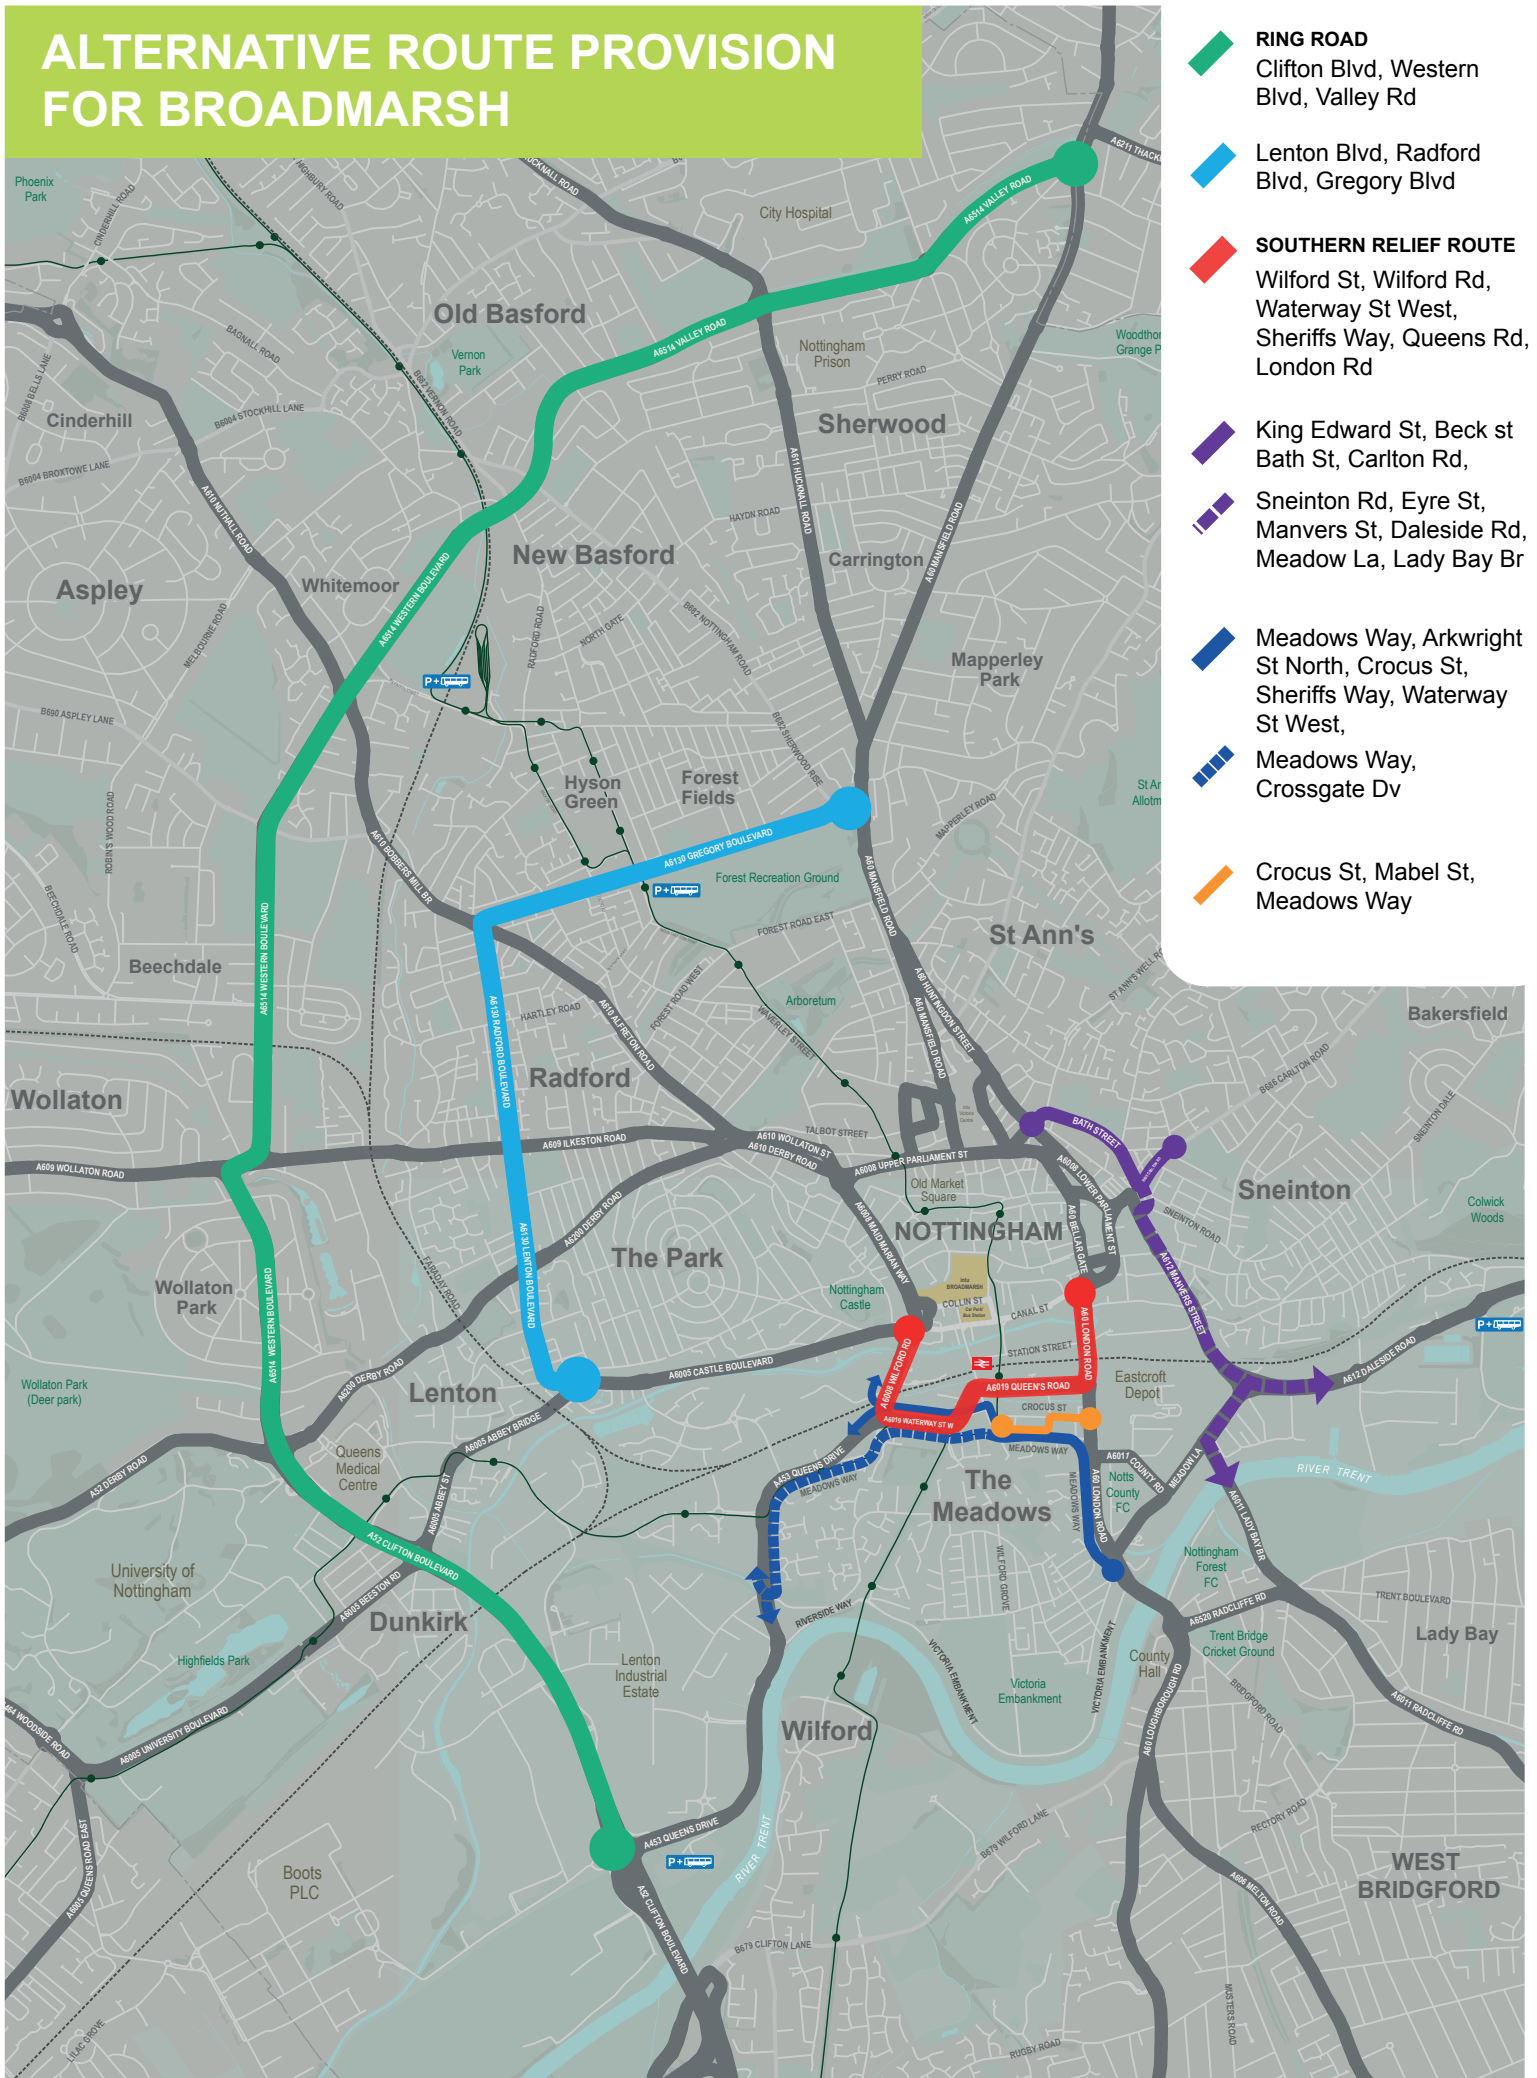

ALTERNATIVE ROUTE PROVISION FOR BROADMARSH

- █ **RING ROAD**
Clifton Blvd, Western Blvd, Valley Rd
- █ **Lenton Blvd, Radford Blvd, Gregory Blvd**
- █ **SOUTHERN RELIEF ROUTE**
Wilford St, Wilford Rd, Waterway St West, Sheriffs Way, Queens Rd, London Rd
- █ King Edward St, Beck st
Bath St, Carlton Rd,
- █ Sneinton Rd, Eyre St,
Manvers St, Daleside Rd,
Meadow La, Lady Bay Br
- █ Meadows Way, Arkwright
St North, Crocus St,
Sheriffs Way, Waterway
St West,
- █ Meadows Way,
Crossgate Dv
- █ Crocus St, Mabel St,
Meadows Way