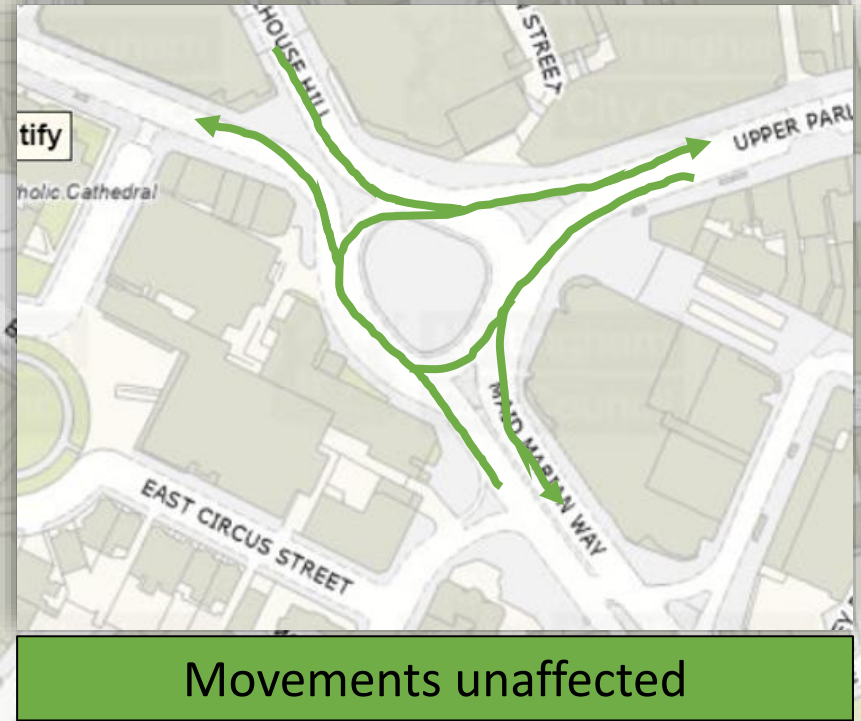

PHASE 2

Wednesday 2 Oct
(1 night)

10 pm to 6am

Identify

Catholic Cathedral

Diversion (Trinity Sq)

Movements unaffected

PHASE 3

Thurs 4 Oct
(1 night)

10 pm to 6am

Identify

Catholic Cathedral

US

REGENT STREET

340036

Diversion (Canning Circus)

Movements unaffected

PHASE 5

From Sunday 6th October

- 1 Roundabout switches to 'T' junction (operation under temporary signal control). All movements permitted
- 2 Mount Street right turn opens for southbound traffic
- 3 Park Row left turn opens for northbound traffic
- 4 Route opens (for cars) from Tollhouse Hill to Derby Road