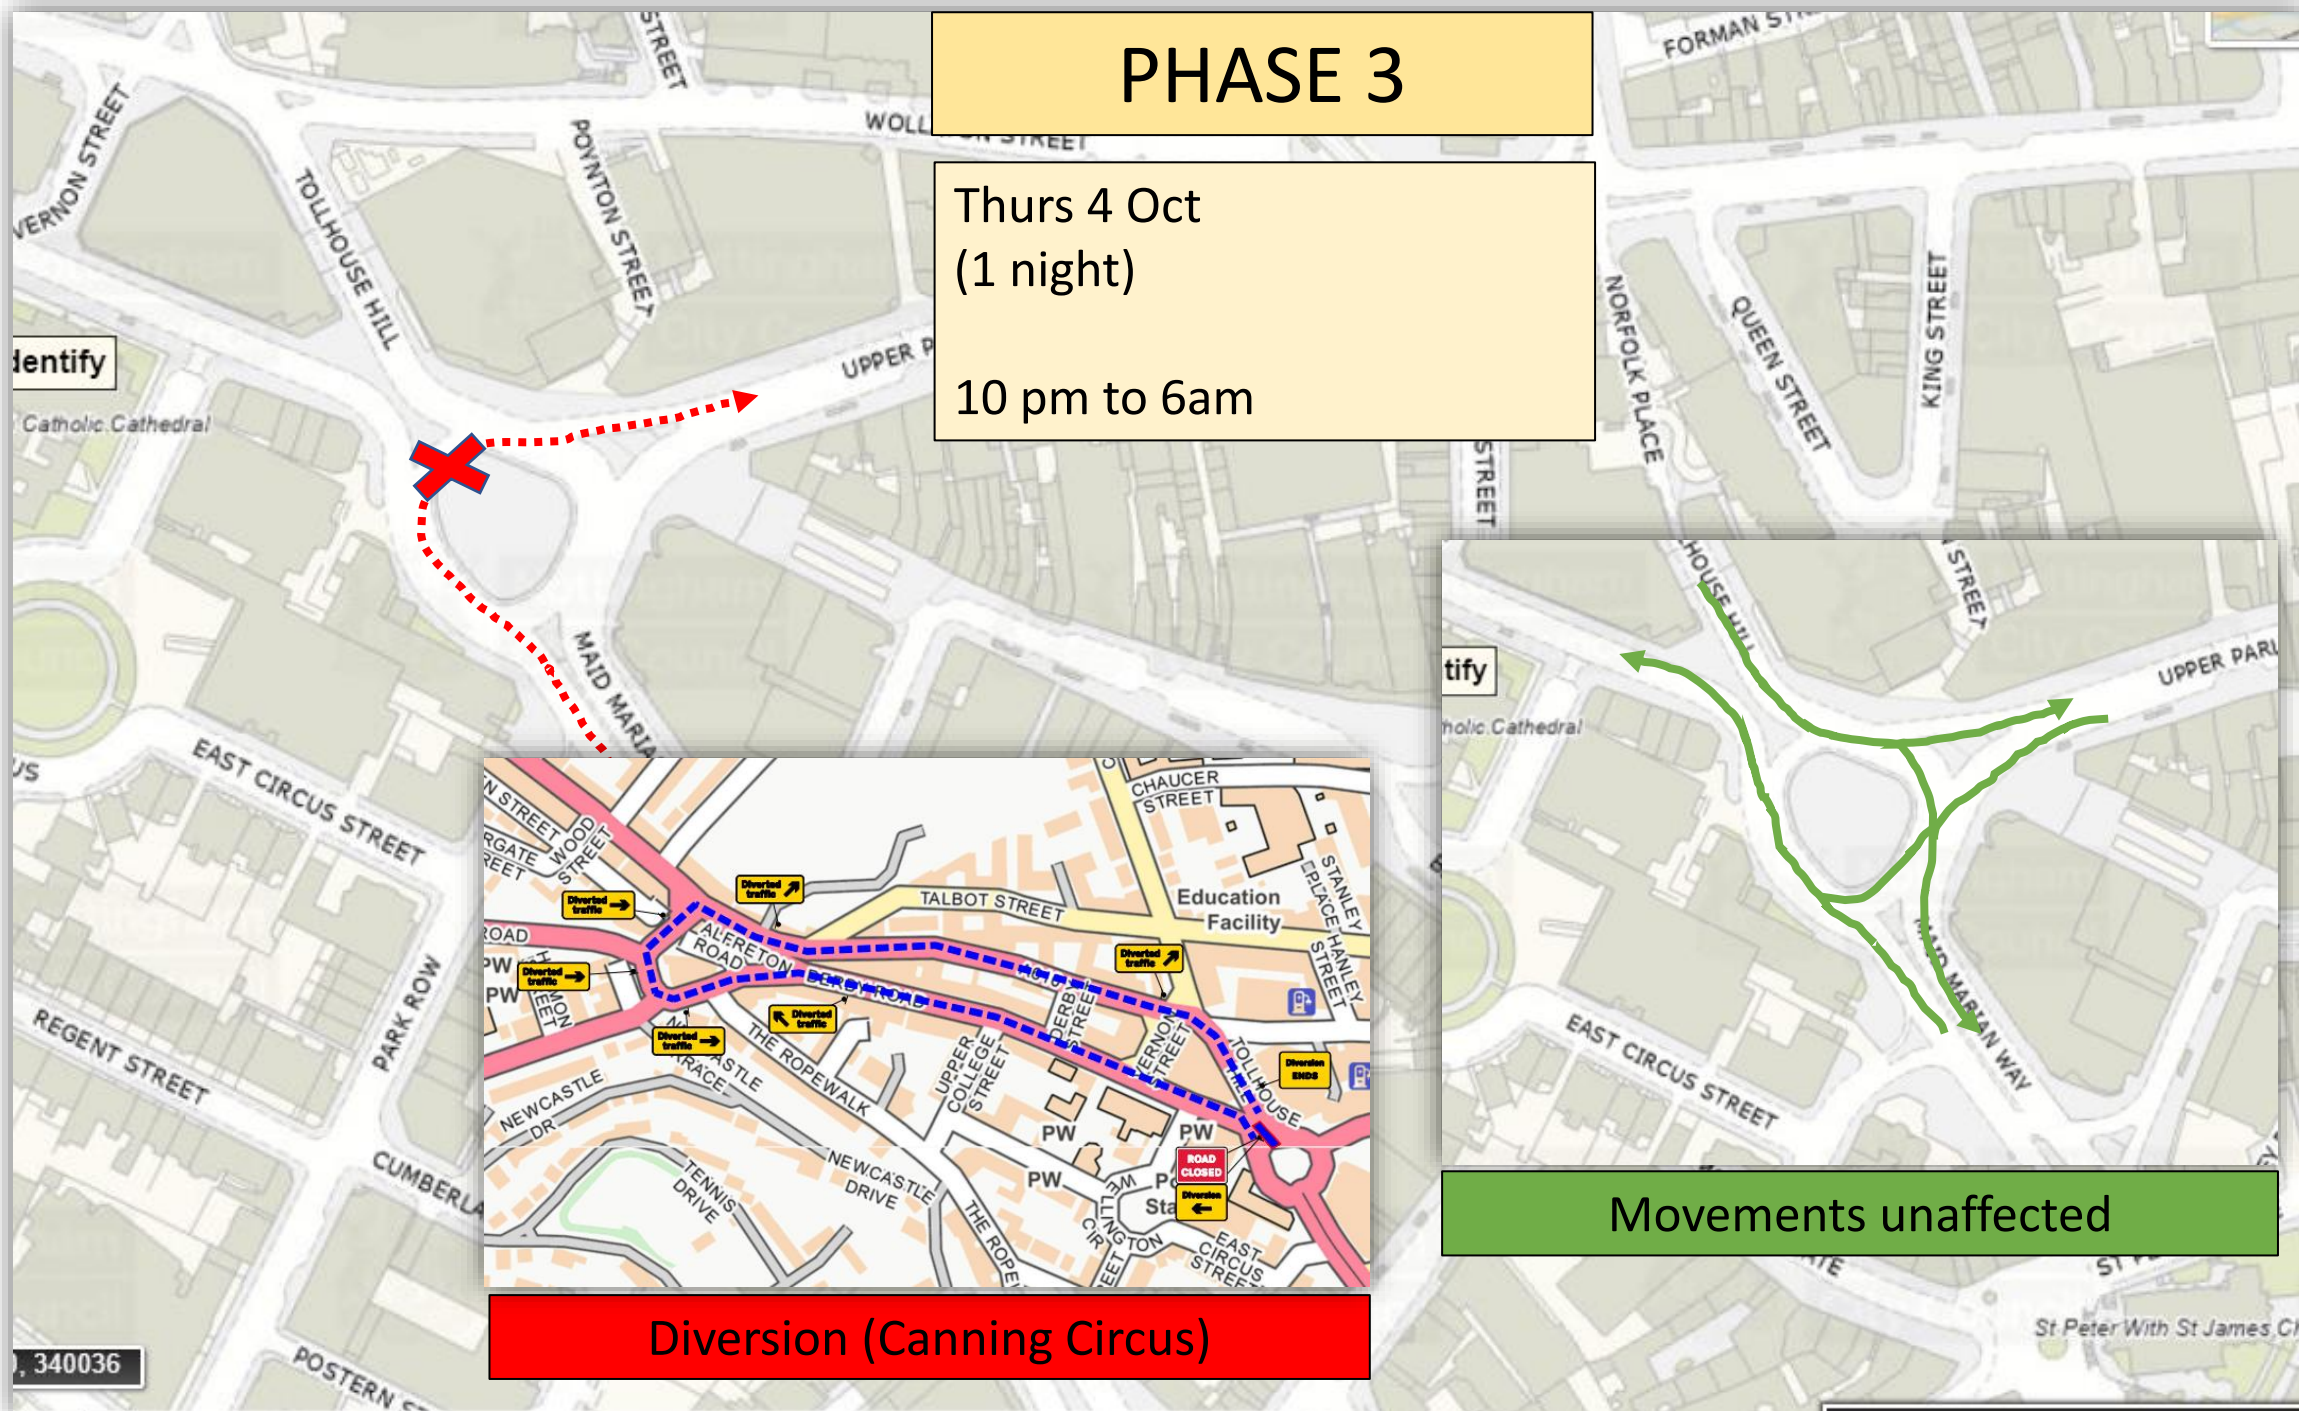

PHASE 2

Wednesday 2 Oct
(1 night)

10 pm to 6am

Identify

Catholic Cathedral

Diversion (Trinity Sq)

Movements unaffected

PHASE 3

Thurs 4 Oct
(1 night)

10 pm to 6am

Identify

Catholic Cathedral

US

REGENT STREET

340036

Diversion (Canning Circus)

Movements unaffected

PHASE 5

From Sunday 6th October

- 1 Roundabout switches to 'T' junction (operation under temporary signal control). All movements permitted
- 2 Mount Street right turn opens for southbound traffic
- 3 Park Row left turn opens for northbound traffic
- 4 Route opens (for cars) from Tollhouse Hill to Derby Road