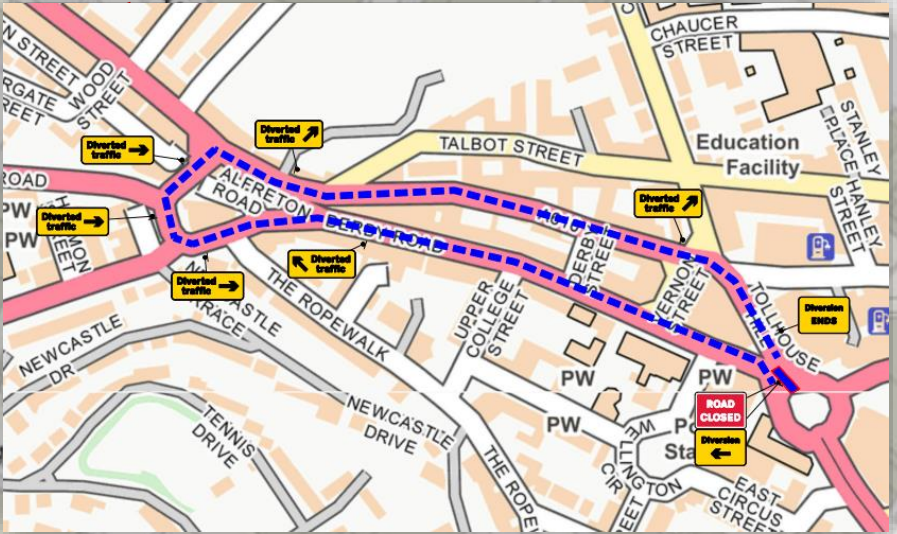

Thurs 4 Oct
(1 night)

10 pm to 6am

Identify

Catholic Cathedral

US

REGENT STREET

340036

Diversion (Canning Circus)

Movements unaffected

PHASE 5

From Sunday 6th October

- 1 Roundabout switches to 'T' junction (operation under temporary signal control). All movements permitted
- 2 Mount Street right turn opens for southbound traffic
- 3 Park Row left turn opens for northbound traffic
- 4 Route opens (for cars) from Tollhouse Hill to Derby Road