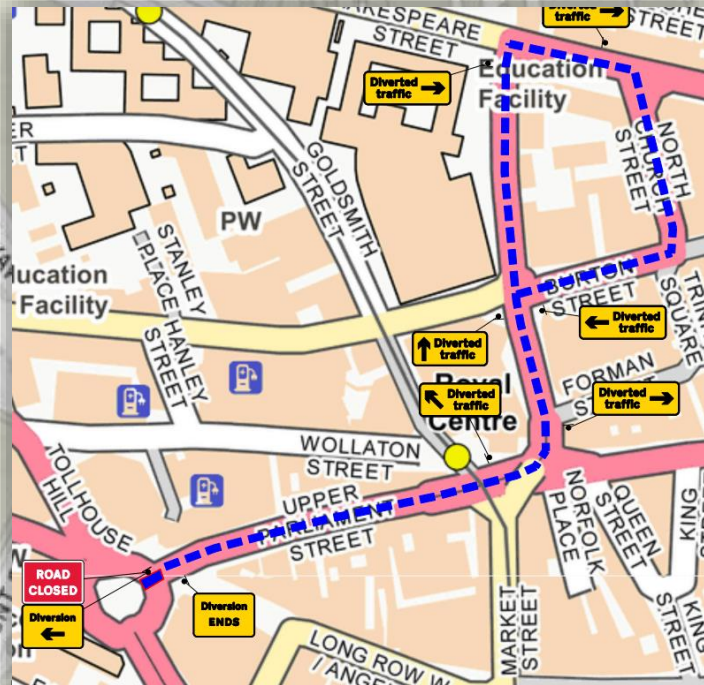

PHASE 2

Wednesday 2 Oct
(1 night)

10 pm to 6am

Identify

Catholic Cathedral

Diversion (Trinity Sq)

Movements unaffected

PHASE 3

Thurs 4 Oct
(1 night)

10 pm to 6am

Identify

Catholic Cathedral

US

REGENT STREET

340036

Diversion (Canning Circus)

Movements unaffected

PHASE 5

From Sunday 6th October

- 1 Roundabout switches to 'T' junction (operation under temporary signal control). All movements permitted
- 2 Mount Street right turn opens for southbound traffic
- 3 Park Row left turn opens for northbound traffic
- 4 Route opens (for cars) from Tollhouse Hill to Derby Road