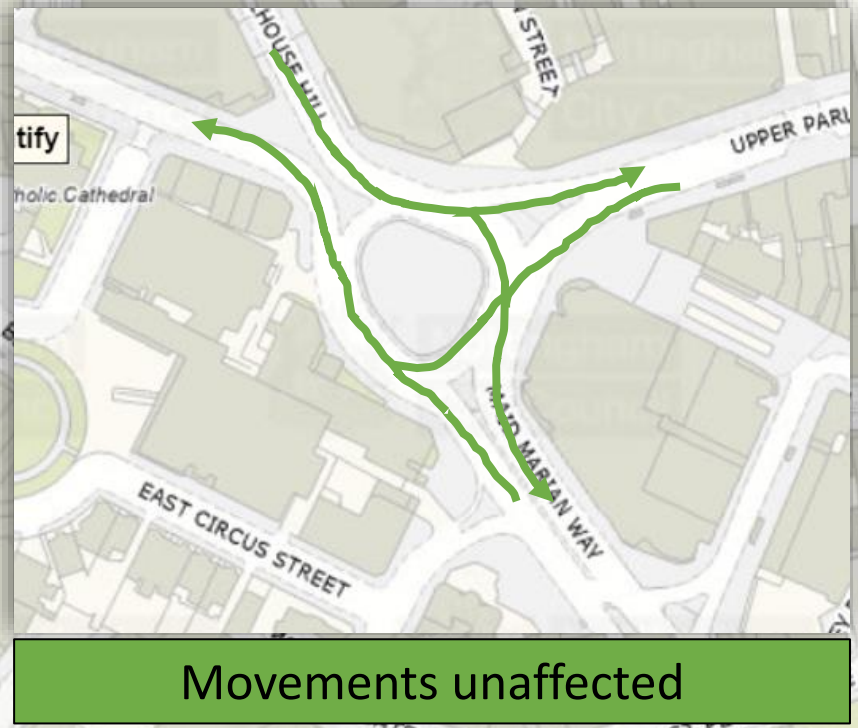

Thurs 4 Oct
(1 night)

10 pm to 6am

Identify

Catholic Cathedral

US

REGENT STREET

340036

Diversion (Canning Circus)

Movements unaffected

PHASE 5

From Sunday 6th October

- 1 Roundabout switches to 'T' junction (operation under temporary signal control). All movements permitted
- 2 Mount Street right turn opens for southbound traffic
- 3 Park Row left turn opens for northbound traffic
- 4 Route opens (for cars) from Tollhouse Hill to Derby Road