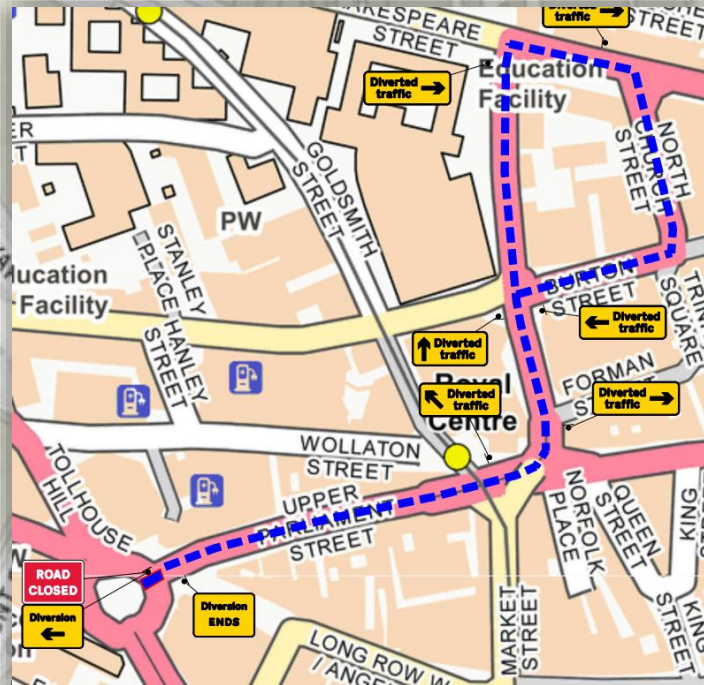

PHASE 1

Mon 23 to Thurs 26 Sept
(4 nights)

10 pm to 6am

Identify

Catholic Cathedral

340036

Diversion (Peveril Drive)

Movements unaffected

PHASE 2

Mon 30th Sept
(1 night)

10 pm to 6am

Identify

Catholic Cathedral

Diversion (Trinity Sq)

Movements unaffected

340036

Diversion (Canning Circus)

Movements unaffected

Movements unaffected

PHASE 4

Wed 2nd Oct
(1 night)

10 pm to 6am

Identify

Catholic Cathedral

US

REGENT STREET

340036

Movements unaffected

PHASE 5

From Sunday 6th October

- 1 Roundabout switches to 'T' junction (operation under temporary signal control). All movements permitted
- 2 Mount Street right turn opens for southbound traffic
- 3 Park Row left turn opens for northbound traffic
- 4 Route opens (for cars) from Tollhouse Hill to Derby Road