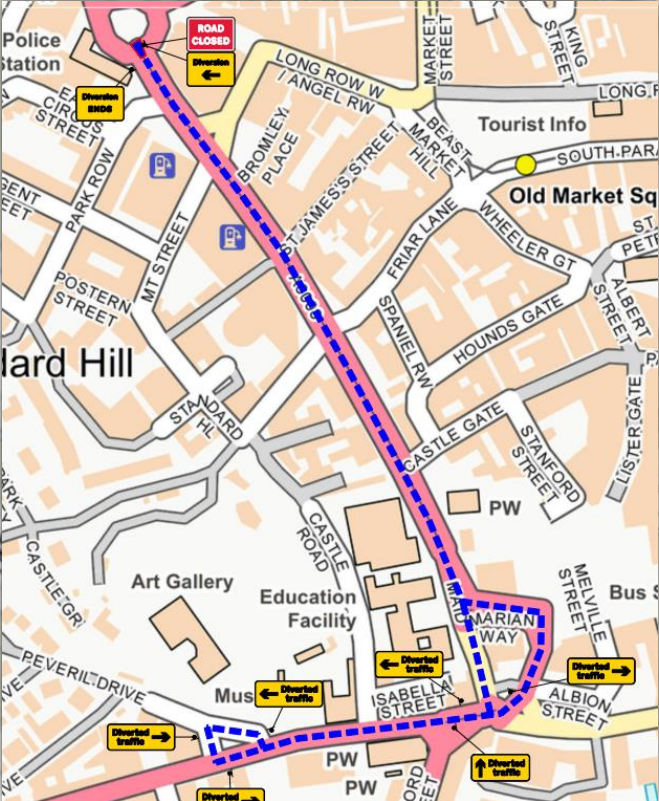

PHASE 1

Mon 23 to Thurs 26 Sept
(4 nights)

10 pm to 6am

Identify

Catholic Cathedral

340036

Diversion (Peveril Drive)

Movements unaffected

US

REGENT STREET

340036

Movements unaffected

PHASE 5

From Sunday 6th October

- 1 Roundabout switches to 'T' junction (operation under temporary signal control). All movements permitted
- 2 Mount Street right turn opens for southbound traffic
- 3 Park Row left turn opens for northbound traffic
- 4 Route opens (for cars) from Tollhouse Hill to Derby Road