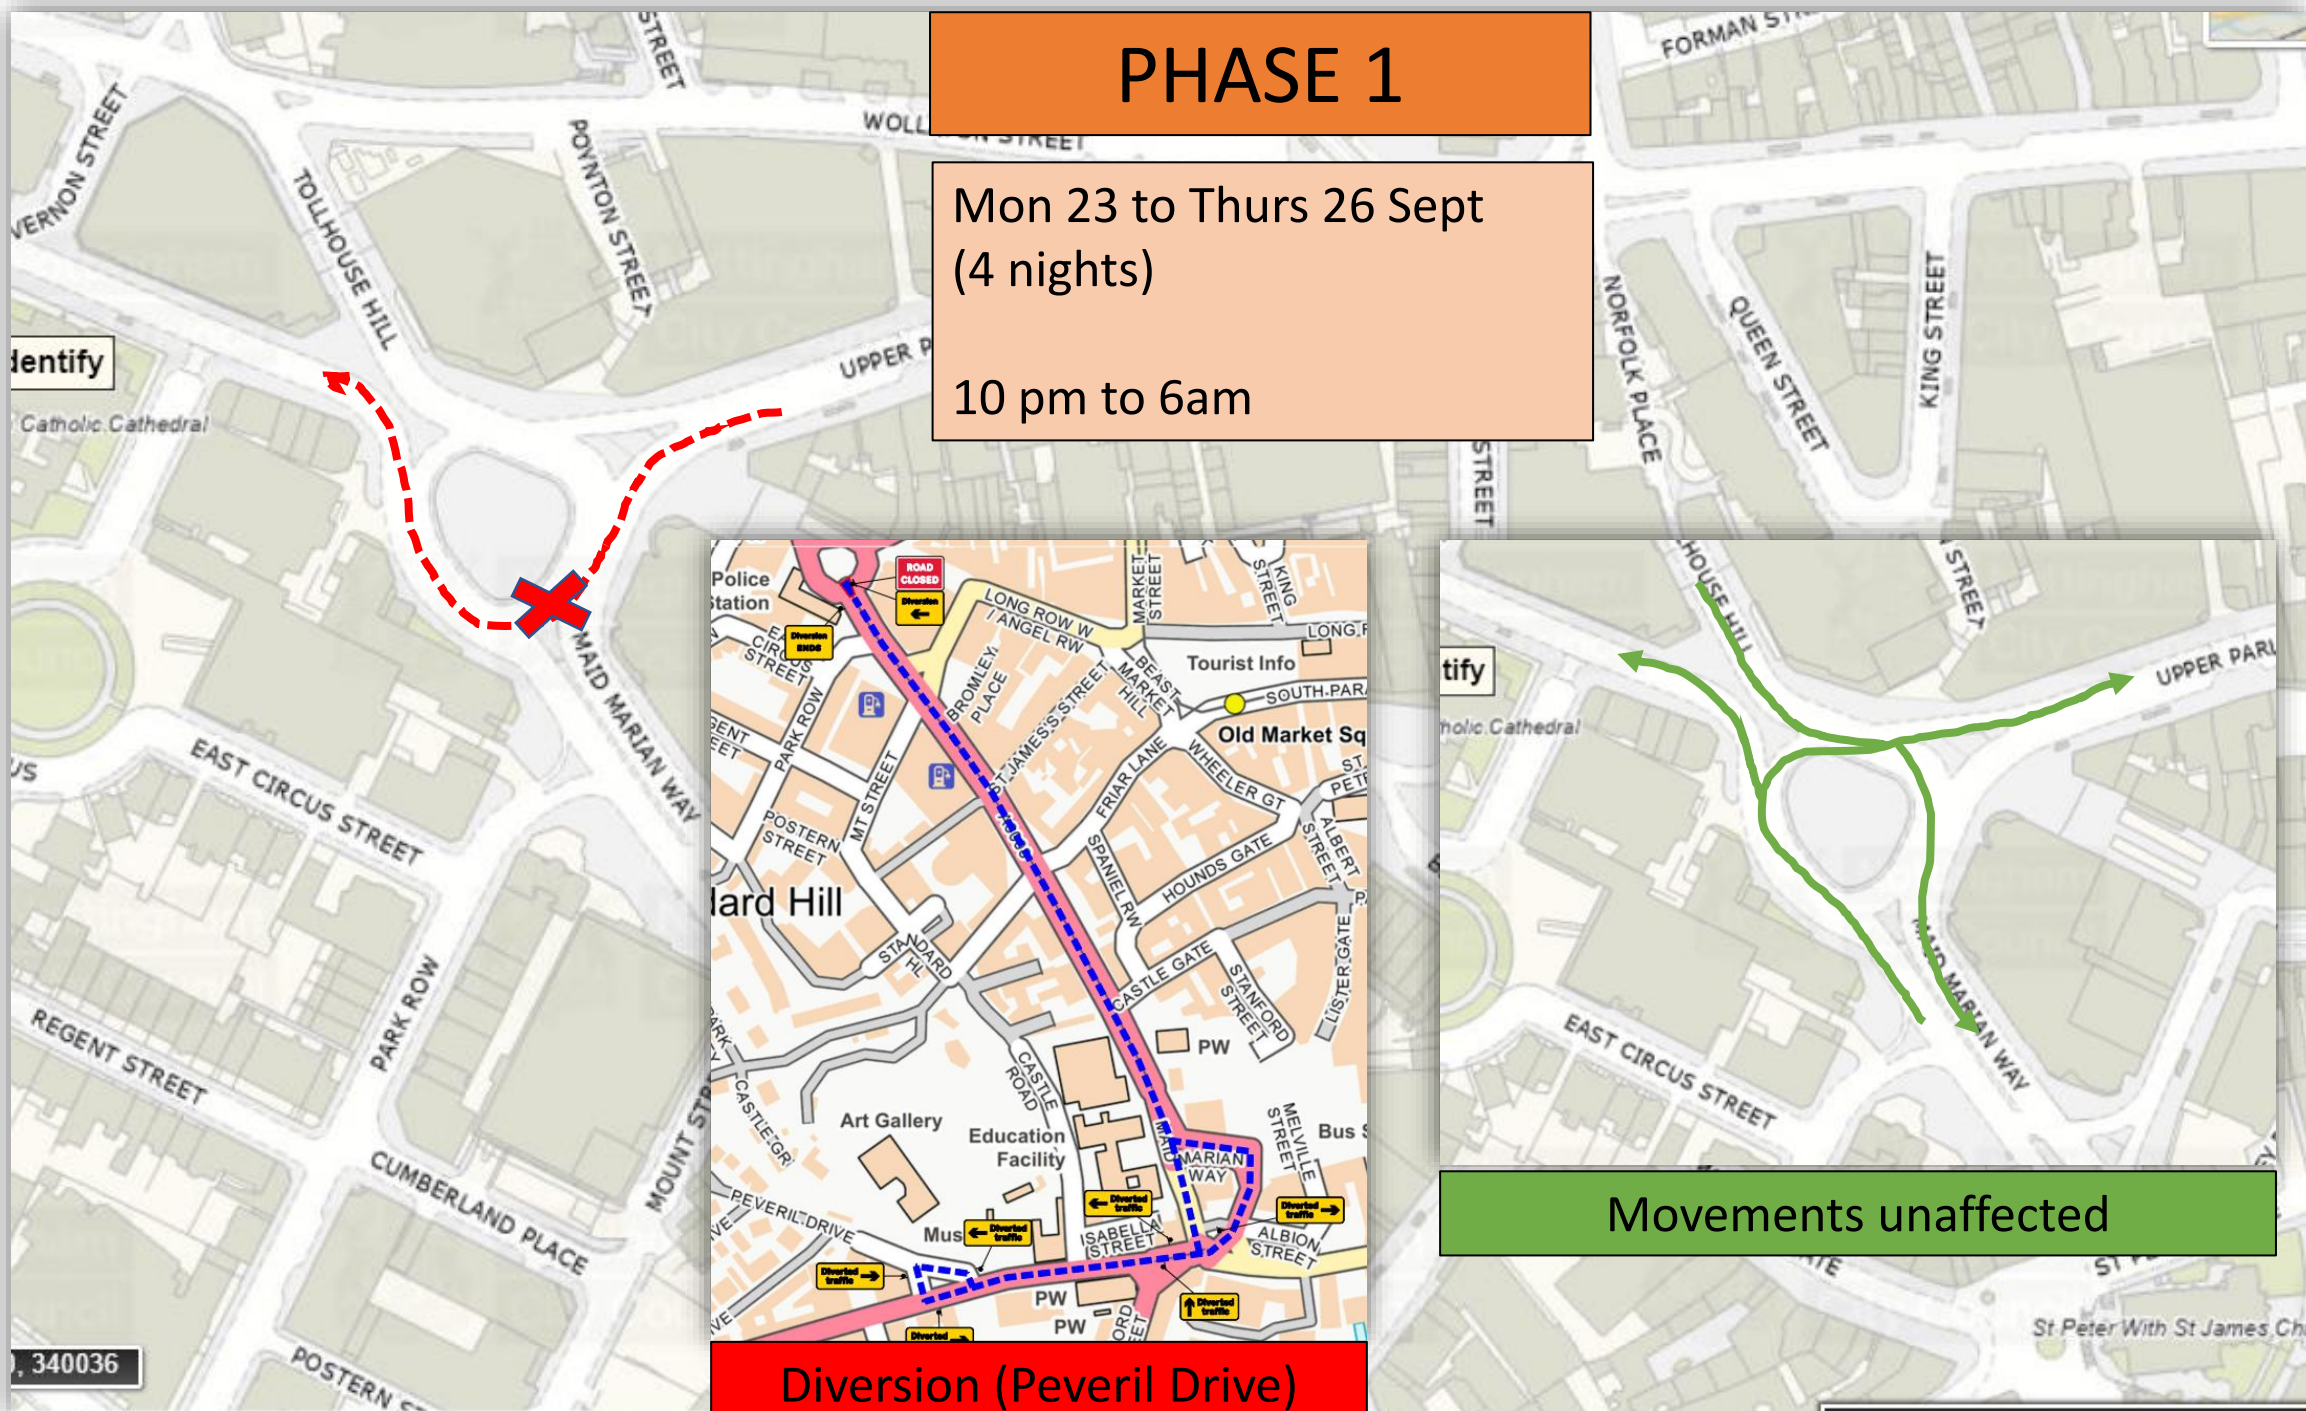

PHASE 1

Mon 23 to Thurs 26 Sept
(4 nights)

10 pm to 6am

Identify

Catholic Cathedral

340036

Diversion (Peveril Drive)

Movements unaffected

PHASE 2

Mon 30th Sept
(1 night)

10 pm to 6am

Identify

Catholic Cathedral

Diversion (Trinity Sq)

Movements unaffected

340036

Diversion (Canning Circus)

Movements unaffected

Movements unaffected

PHASE 4

Wed 2nd Oct
(1 night)

10 pm to 6am

Identify

Catholic Cathedral

US

REGENT STREET

340036

Movements unaffected

PHASE 5

From Sunday 6th October

- 1 Roundabout switches to 'T' junction (operation under temporary signal control). All movements permitted
- 2 Mount Street right turn opens for southbound traffic
- 3 Park Row left turn opens for northbound traffic
- 4 Route opens (for cars) from Tollhouse Hill to Derby Road