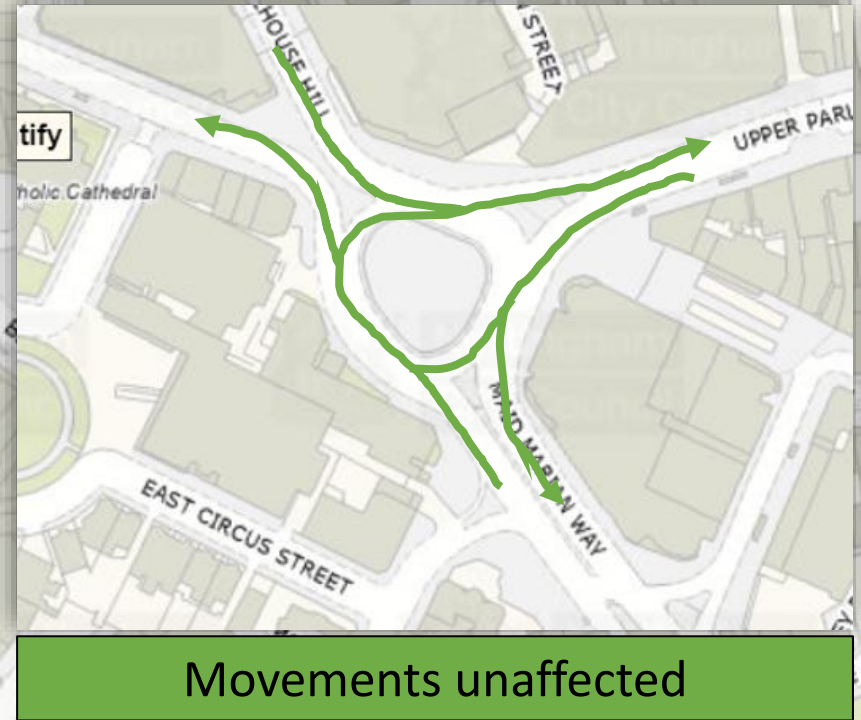

PHASE 2

Mon 30th Sept
(1 night)

10 pm to 6am

Identify

Catholic Cathedral

Diversion (Trinity Sq)

Movements unaffected

340036

US

REGENT STREET

340036

Movements unaffected

PHASE 5

From Sunday 6th October

- 1 Roundabout switches to 'T' junction (operation under temporary signal control). All movements permitted
- 2 Mount Street right turn opens for southbound traffic
- 3 Park Row left turn opens for northbound traffic
- 4 Route opens (for cars) from Tollhouse Hill to Derby Road