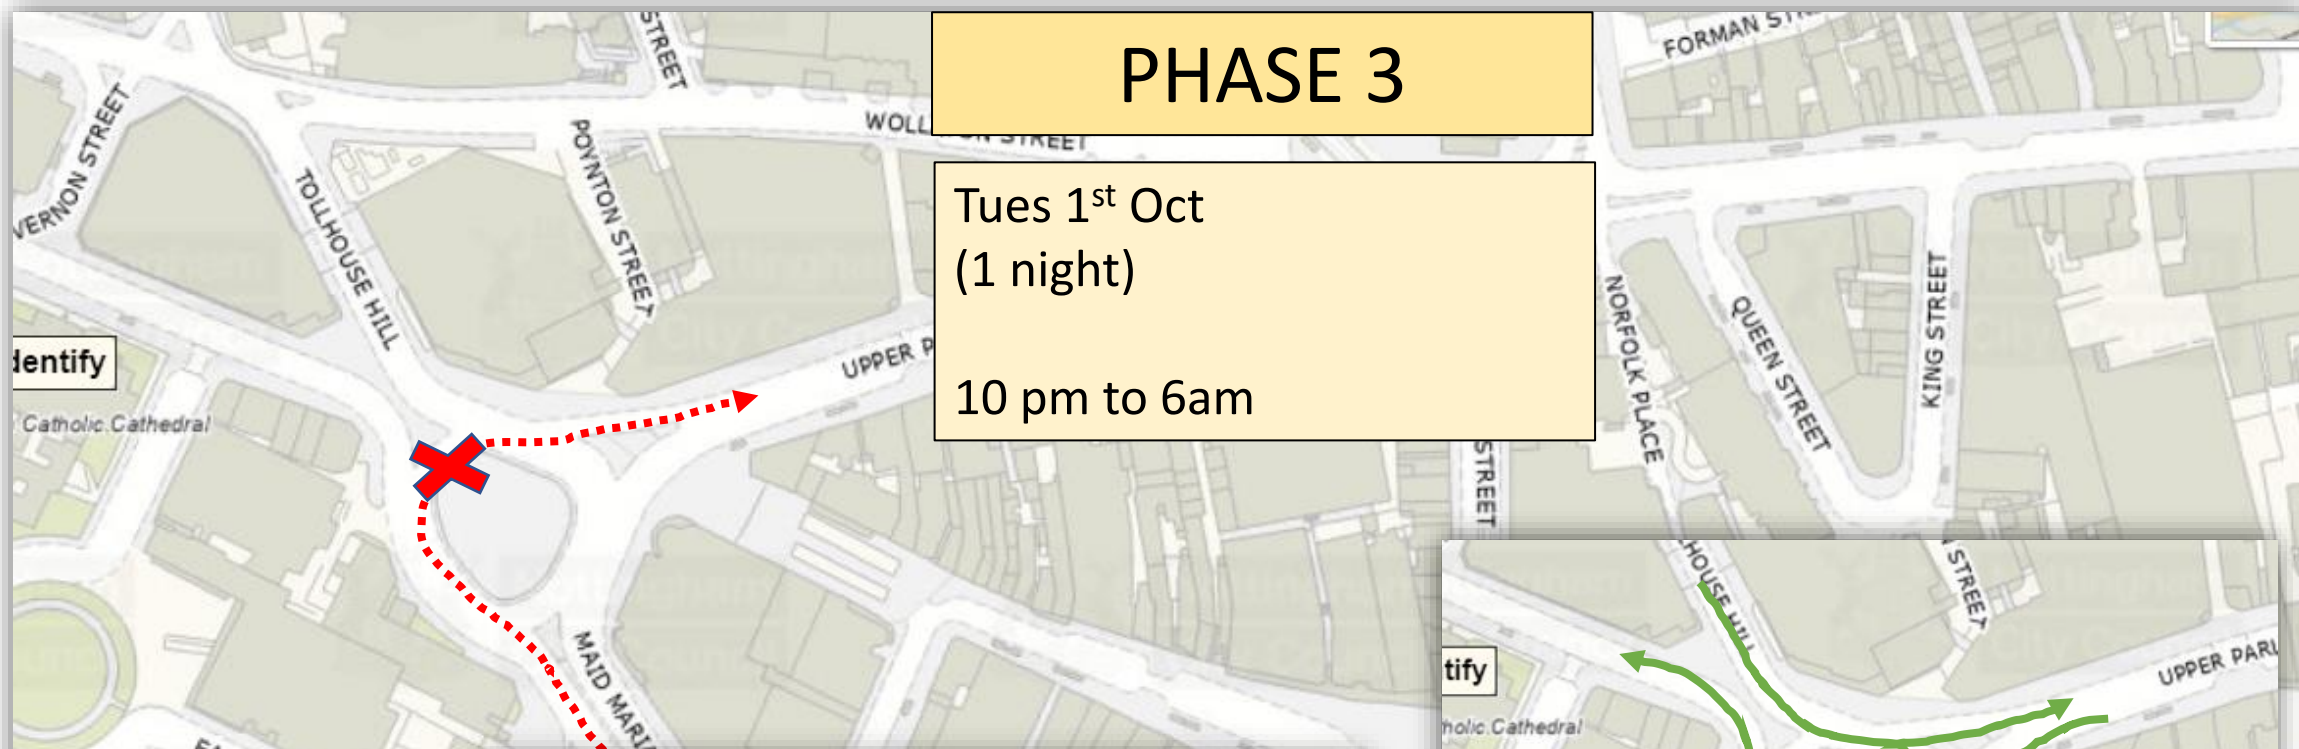

PHASE 3

Tues 1st Oct
(1 night)

10 pm to 6am

Identify

Catholic Cathedral

US

REGENT STREET

340036

Diversion (Canning Circus)