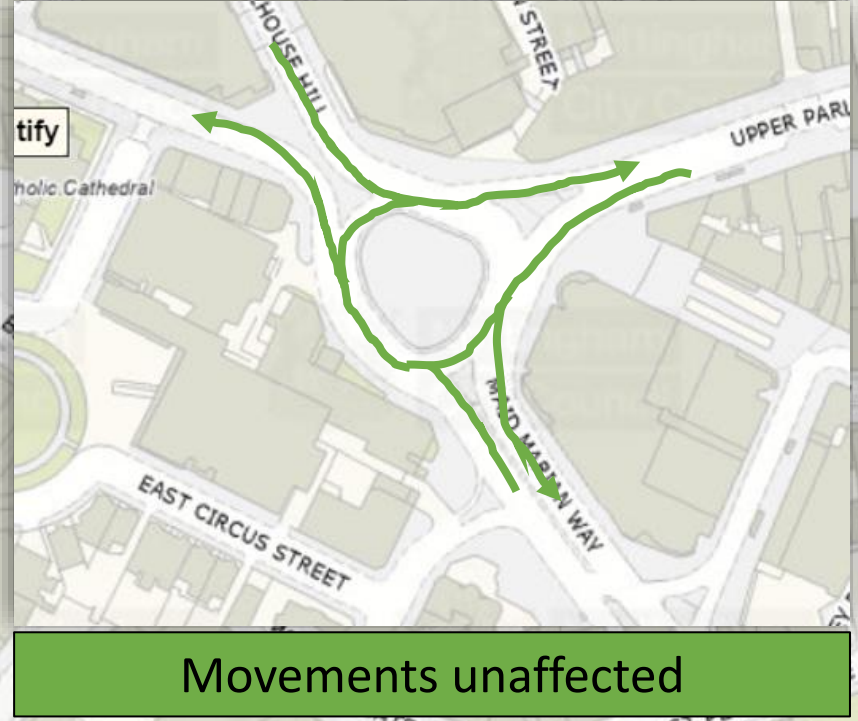

Diversion (Canning Circus)

Movements unaffected

Movements unaffected

PHASE 4

Wed 2nd Oct
(1 night)

10 pm to 6am

Identify

Catholic Cathedral

US

REGENT STREET

340036

Movements unaffected

PHASE 5

From Sunday 6th October

- 1 Roundabout switches to 'T' junction (operation under temporary signal control). All movements permitted
- 2 Mount Street right turn opens for southbound traffic
- 3 Park Row left turn opens for northbound traffic
- 4 Route opens (for cars) from Tollhouse Hill to Derby Road