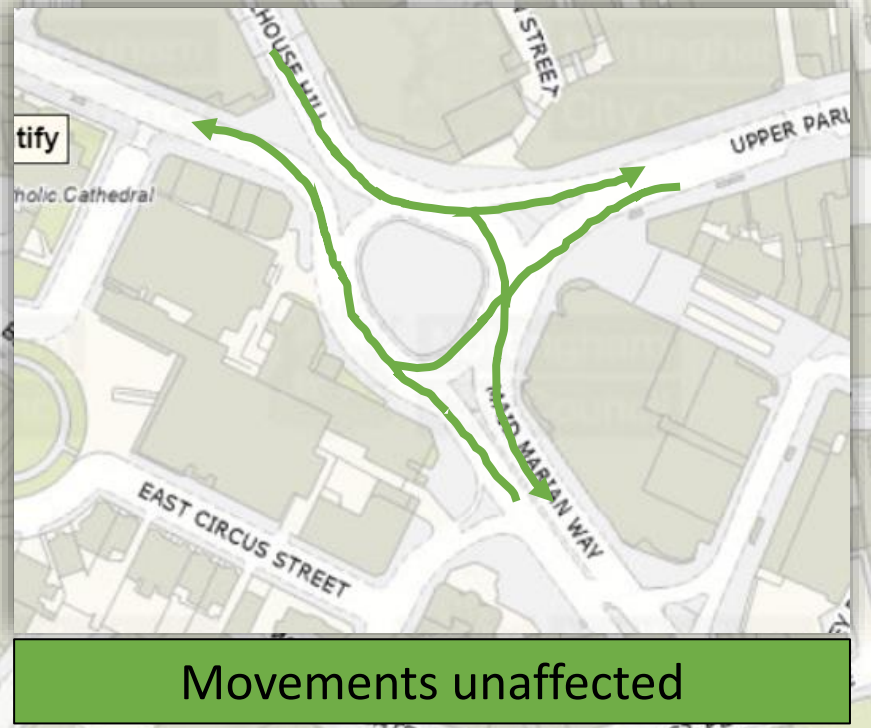

Diversion (Canning Circus)

Movements unaffected

Movements unaffected

PHASE 4

Wed 2nd Oct
(1 night)

10 pm to 6am

Identify

Catholic Cathedral

US

REGENT STREET

340036

Movements unaffected

PHASE 5

From Sunday 6th October

- 1 Roundabout switches to 'T' junction (operation under temporary signal control). All movements permitted
- 2 Mount Street right turn opens for southbound traffic
- 3 Park Row left turn opens for northbound traffic
- 4 Route opens (for cars) from Tollhouse Hill to Derby Road