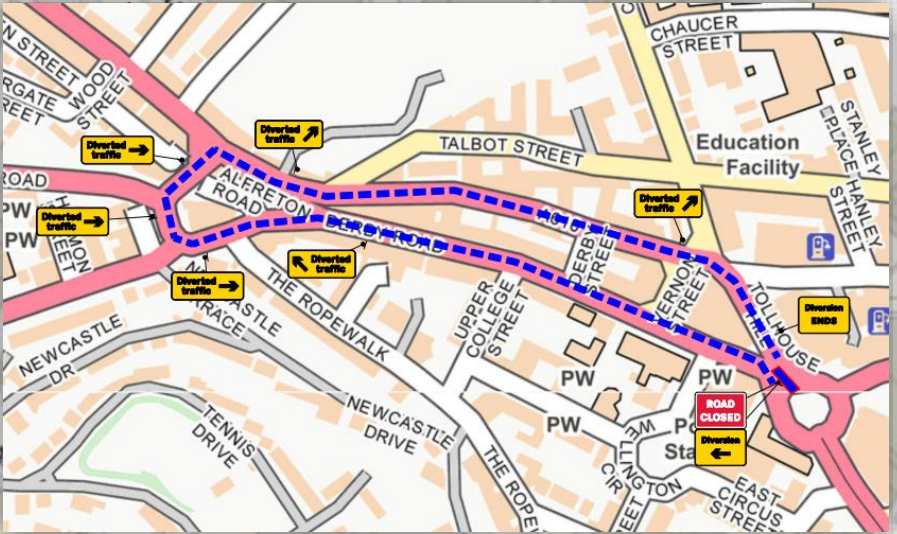

PHASE 3

Tues 1st Oct
(1 night)

10 pm to 6am

Identify

Catholic Cathedral

US

REGENT STREET

340036

Diversion (Canning Circus)